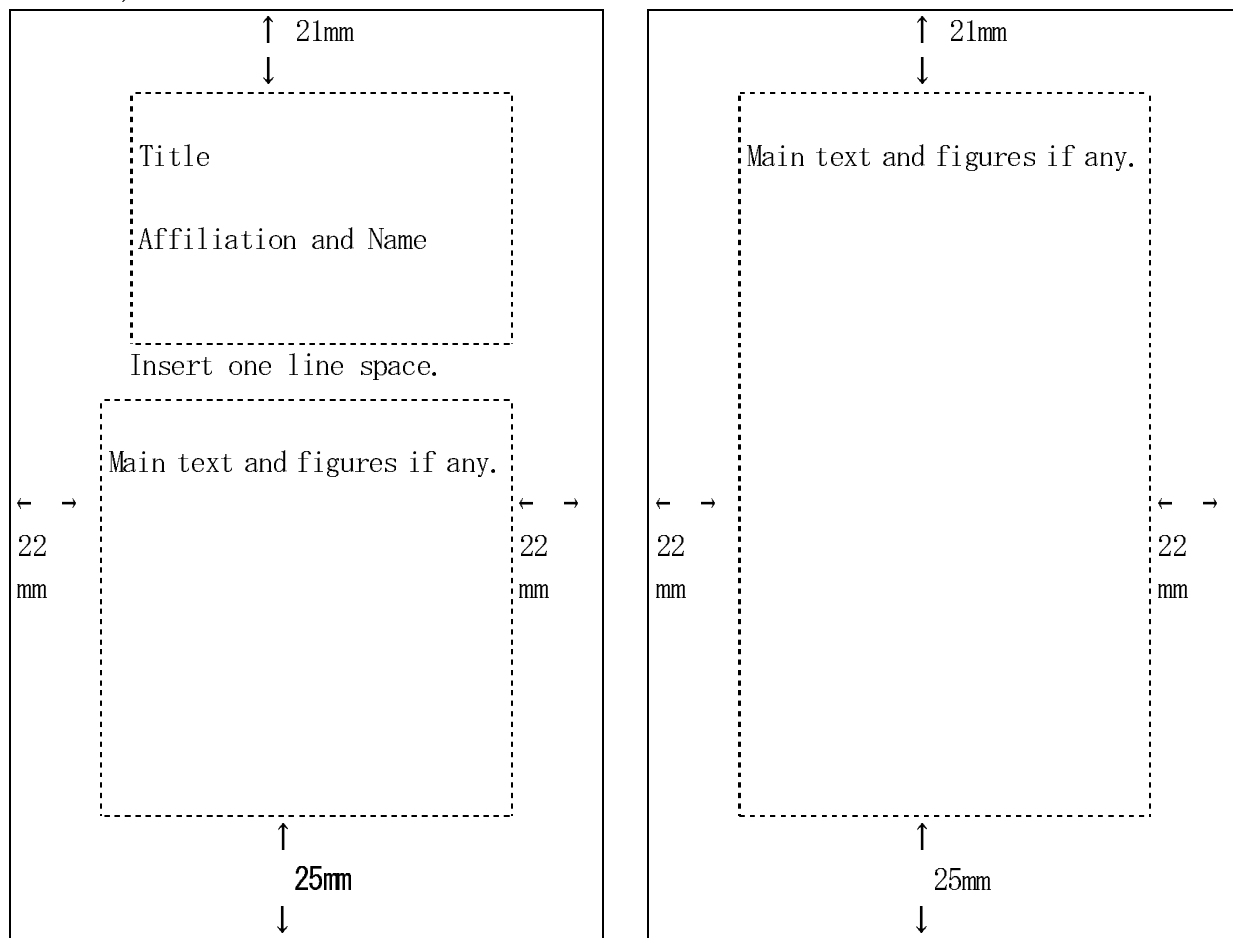

The Format of the Abstract for the International Symposium on Geodesy in Kanazawa

Should be prepared in A4 size (21x29.6cm). It will be later reduced to B5 size (18x25.5cm).

Address of e-mail: sympogeodesy@earth.s.kanazawa-u.ac.jp